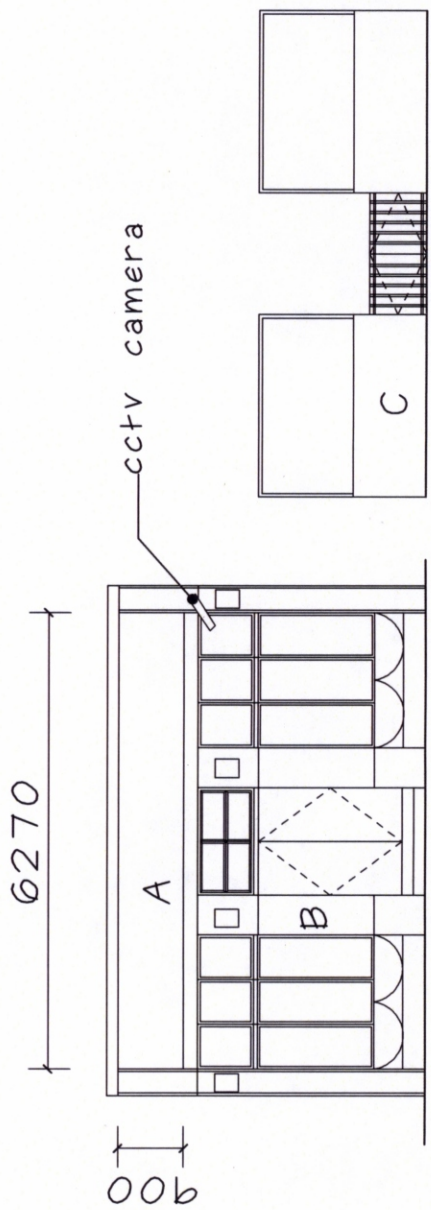

- A. Main Fascia Sign Deep Blue
- B. Mirror Back Panel And Text
- C. Railings Fascia And Text

Revision:	Date:	Drawn By:
Subject:	Licensing	
Project:	DEEP BLUE 36 WELLINGTON ST LEEDS LS1 2DE	
Drawing:	Existing Elevation & Photos	
Project No.:	2012 001	Revision:
Scale: A1/A4:	1:100	Drawn By:
	SAB	

- New Facels Black Back Ground With Silver Vinyl Text To Read Deep Blue, Refer To Elevation For Size
- Existing Location Of Copy
- Existing Mirror Glass To Frontage
- Existing Mirror Signage
- Planking